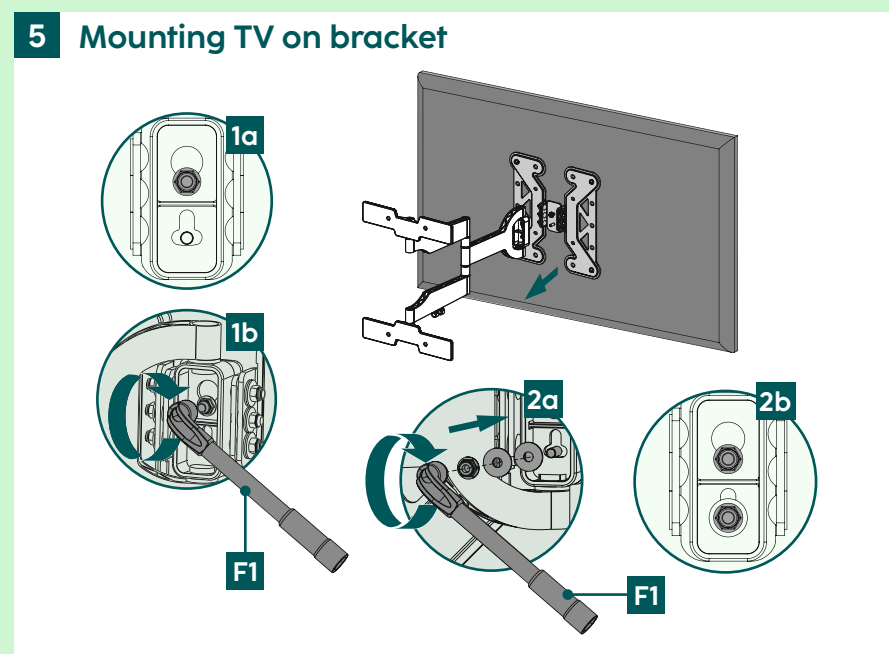

We are so happy you chose a
hama product.

Enjoy using it!

hama

Quick Installation Guide

Required tools

Installation kit

A1		8x60 (x4)
A2		Ø10x60 (x4)
A3		M8 (x4)
B1		M6 (x4)
B2		Ø8x10 (x4)
B3		Ø8x20 (x4)
C1		M6x12 (x4)
C2		M6x20 (x4)
D1		M8x12 (x4)
D2		M8x20 (x4)
D3		M8x30 (x4)
E1		M4x12 (x4)
E2		M4x20 (x4)
E3		M4x45 (x4)
F1		(x1)
F2		(x1)
F3		(x4)