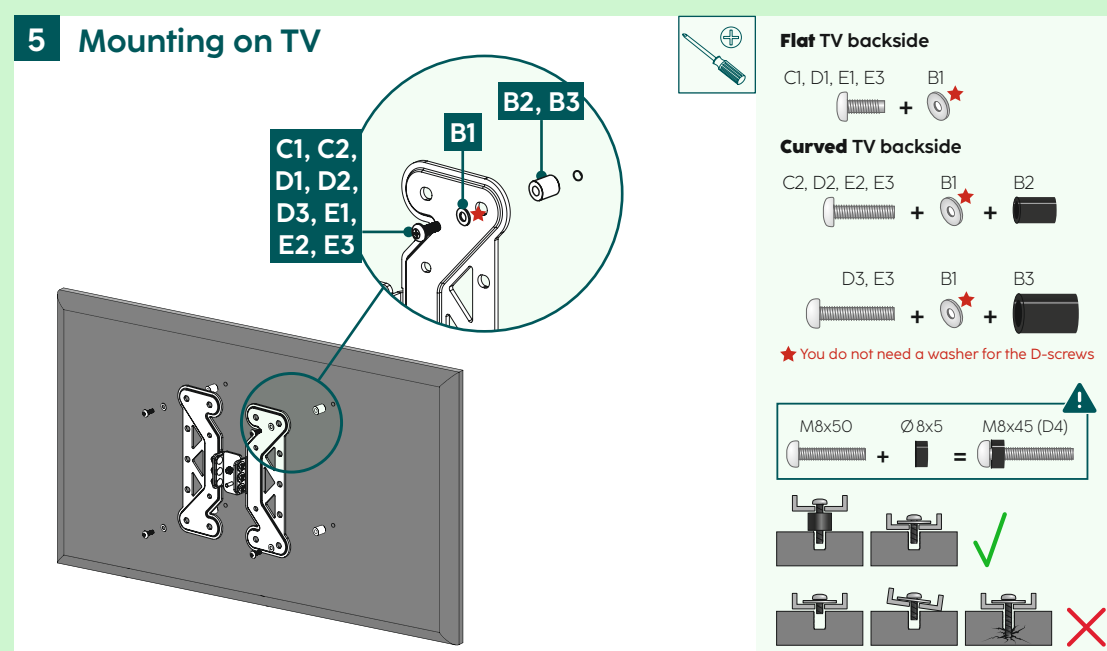

We are so happy you chose a
hama product.

Enjoy using it!

hama

Quick Installation Guide

Required tools

Installation kit

A1		8x60 (x4)
A2		Ø10x60 (x4)
A3		M8 (x4)
B1		M6 (x4)
B2		Ø8x10 (x4)
B3		Ø8x20 (x4)
C1		M6x12 (x4)
C2		M6x20 (x4)
D1		M8x12 (x4)
D2		M8x20 (x4)
D3		M8x30 (x4)
E1		M4x12 (x4)
E2		M4x20 (x4)
E3		M4x45 (x4)
F1		(x1)
F2		(x1)
F3		(x4)