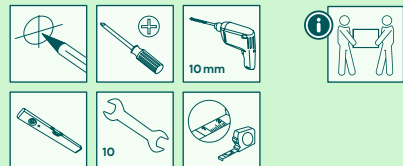

We are so happy you chose a
hama product.

Enjoy using it!

hama

Quick Installation Guide

Required tools

Installation kit

A1		8x60 (x4)
A2		Ø10x60 (x4)
A3		M8 (x4)
B1		M6 (x4)
B2		Ø8x10 (x4)
B3		Ø8x20 (x4)
C1		M6x12 (x4)
C2		M6x20 (x4)
D1		M8x12 (x4)
D2		M8x20 (x4)
D3		M8x30 (x4)
E1		M4x12 (x4)
E2		M4x20 (x4)
E3		M4x45 (x4)
F1		(x1)
F2		(x1)
F3		(x4)