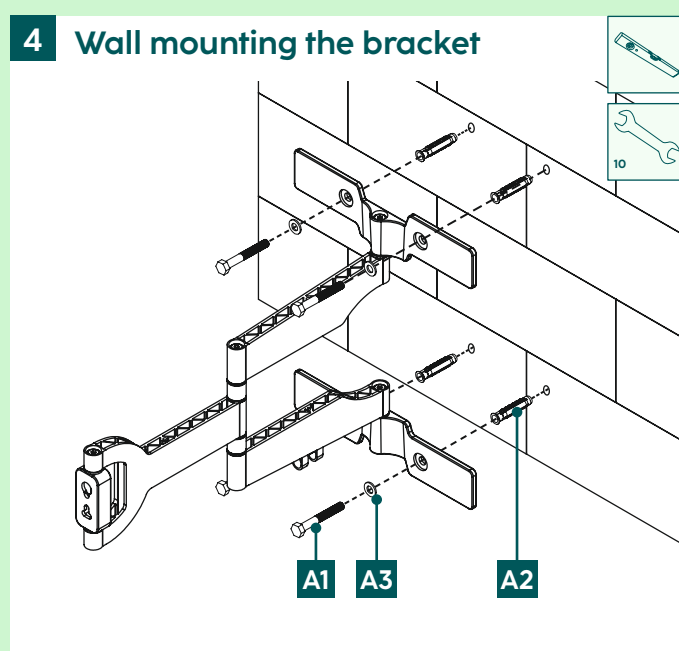

We are so happy you chose a
hama product.

Enjoy using it!

hama

Quick Installation Guide

Required tools

Installation kit

A1		8x60 (x4)
A2		Ø10x60 (x4)
A3		M8 (x4)
B1		M6 (x4)
B2		Ø8x10 (x4)
B3		Ø8x20 (x4)
C1		M6x12 (x4)
C2		M6x20 (x4)
D1		M8x12 (x4)
D2		M8x20 (x4)
D3		M8x30 (x4)
E1		M4x12 (x4)
E2		M4x20 (x4)
E3		M4x45 (x4)
F1		(x1)
F2		(x1)
F3		(x4)